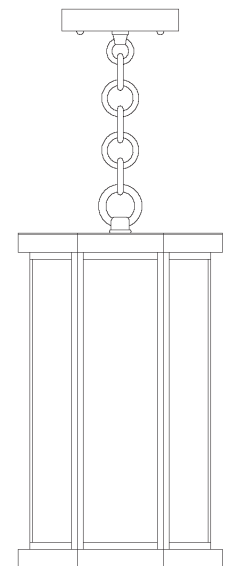

Lyon

Wall Mounts, Pendant, Column and Post Mount

LYW-7

LYC-14

Bottom View

LYCH-26AE-AB

Frame: LYCH-26
Glass: Aerolite (AE)
Finish: Antique Brass (AB)

Specifications

Frame	Width	Height	Depth	Extension	Mounting Base	Mounting Center to Top	Lamping	C-UL Rating
LYW-5	5"	8"	5½"		4" x 4"	4"	1-100W, Medium	Incand. Wet
LYW-7	7"	16½"	7½"		4" x 6"	6½"	2-60W, Candle Clear	Incand. Wet
LYW-9	9"	21"	10"		5" x 8"	8"	2-60W, Candle Clear	Incand. Wet
LYH-7	7"	13"		49"	4¼" sq.		2-60W, Candle Clear	Incand. Damp
LYCH-26	26"	10"		36" **	5" hex.		4-60W, Candle Clear	Incand. Dry
LYP-7	7"	11½"					2-60W, Candle Clear	Incand. Wet
LYC-14	14"	9"			14"		4-60W, Candle Clear	Incand. Wet

** Custom Overall Heights Available

LYW-7AE-BK

Frame: LYW-7
Glass: Aerolite (AE)
Finish: Satin Black (BK)

LYW-5

LYW-7

LYW-9

LYH-7