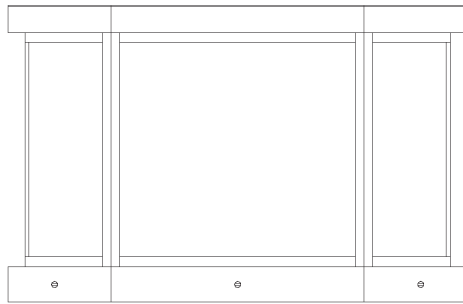

Lyon

Wall Mounts, Pendant, Column and Post Mount

LYW-7

LYC-14

Bottom View

LYCH-26AE-AB

Frame: LYCH-26
Glass: Aerolite (AE)
Finish: Antique Brass (AB)

Specifications

Frame	Width	Height	Depth	Extension	Mounting Base	Mounting Center to Top	Lamping	C-UL Rating
LYW-5	5"	8"	5½"		4" x 4"	4"	1-100W, Medium	Incand. Wet
LYW-7	7"	16½"	7½"		4" x 6"	6½"	2-60W, Candle Clear	Incand. Wet
LYW-9	9"	21"	10"		5" x 8"	8"	2-60W, Candle Clear	Incand. Wet
LYH-7	7"	13"		49"	4¼" sq.		2-60W, Candle Clear	Incand. Damp
LYCH-26	26"	10"		36" **	5" hex.		4-60W, Candle Clear	Incand. Dry
LYP-7	7"	11½"					2-60W, Candle Clear	Incand. Wet
LYC-14	14"	9"			14"		4-60W, Candle Clear	Incand. Wet