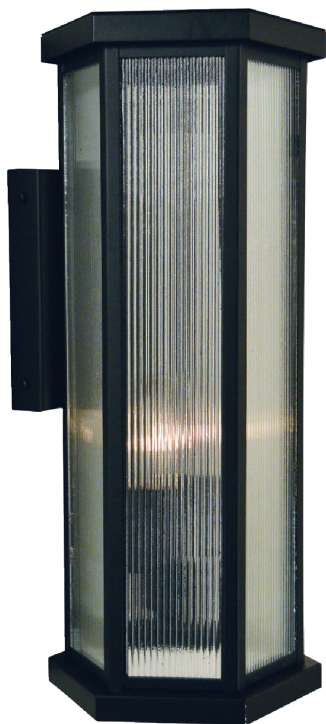

Lyon

Wall Mounts, Pendant, Column and Post Mount

LYW-7

LYC-14

Bottom View

LYCH-26AE-AB

Frame: LYCH-26
Glass: Aerolite (AE)
Finish: Antique Brass (AB)

Specifications

Frame	Width	Height	Depth	Extension	Mounting Base	Mounting Center to Top	Lamping	C-UL Rating
LYW-5	5"	8"	5½"		4" x 4"	4"	1-100W, Medium	Incand. Wet
LYW-7	7"	16½"	7½"		4" x 6"	6½"	2-60W, Candle Clear	Incand. Wet
LYW-9	9"	21"	10"		5" x 8"	8"	2-60W, Candle Clear	Incand. Wet
LYH-7	7"	13"		49"	4¼" sq.		2-60W, Candle Clear	Incand. Damp
LYCH-26	26"	10"		36" **	5" hex.		4-60W, Candle Clear	Incand. Dry
LYP-7	7"	11½"					2-60W, Candle Clear	Incand. Wet
LYC-14	14"	9"			14"		4-60W, Candle Clear	Incand. Wet

** Custom Overall Heights Available

LYW-7AE-BK

Frame: LYW-7
Glass: Aerolite (AE)
Finish: Satin Black (BK)

LYW-5

LYW-7

LYW-9

LYH-7