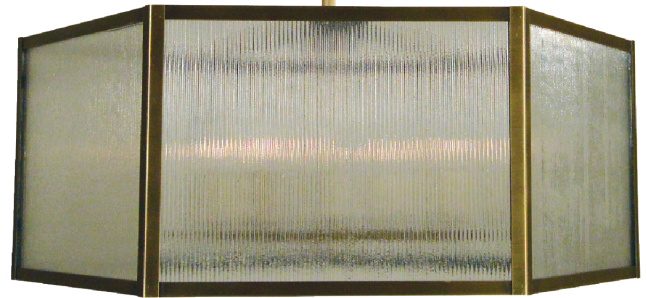

Lyon

Wall Mounts, Pendant, Column and Post Mount

LYW-7

LYC-14

Bottom View

LYCH-26AE-AB

Frame: LYCH-26
Glass: Aerolite (AE)
Finish: Antique Brass (AB)

Specifications

Frame	Width	Height	Depth	Extension	Mounting Base	Mounting Center to Top	Lamping	C-UL Rating
LYW-5	5"	8"	5½"		4" x 4"	4"	1-100W, Medium	Incand. Wet
LYW-7	7"	16½"	7½"		4" x 6"	6½"	2-60W, Candle Clear	Incand. Wet
LYW-9	9"	21"	10"		5" x 8"	8"	2-60W, Candle Clear	Incand. Wet
LYH-7	7"	13"		49"	4¼" sq.		2-60W, Candle Clear	Incand. Damp
LYCH-26	26"	10"		36" **	5" hex.		4-60W, Candle Clear	Incand. Dry
LYP-7	7"	11½"					2-60W, Candle Clear	Incand. Wet
LYC-14	14"	9"			14"		4-60W, Candle Clear	Incand. Wet

** Custom Overall Heights Available

LYW-7AE-BK

Frame: LYW-7
Glass: Aerolite (AE)
Finish: Satin Black (BK)

LYW-5

LYW-7

LYW-9

LYH-7